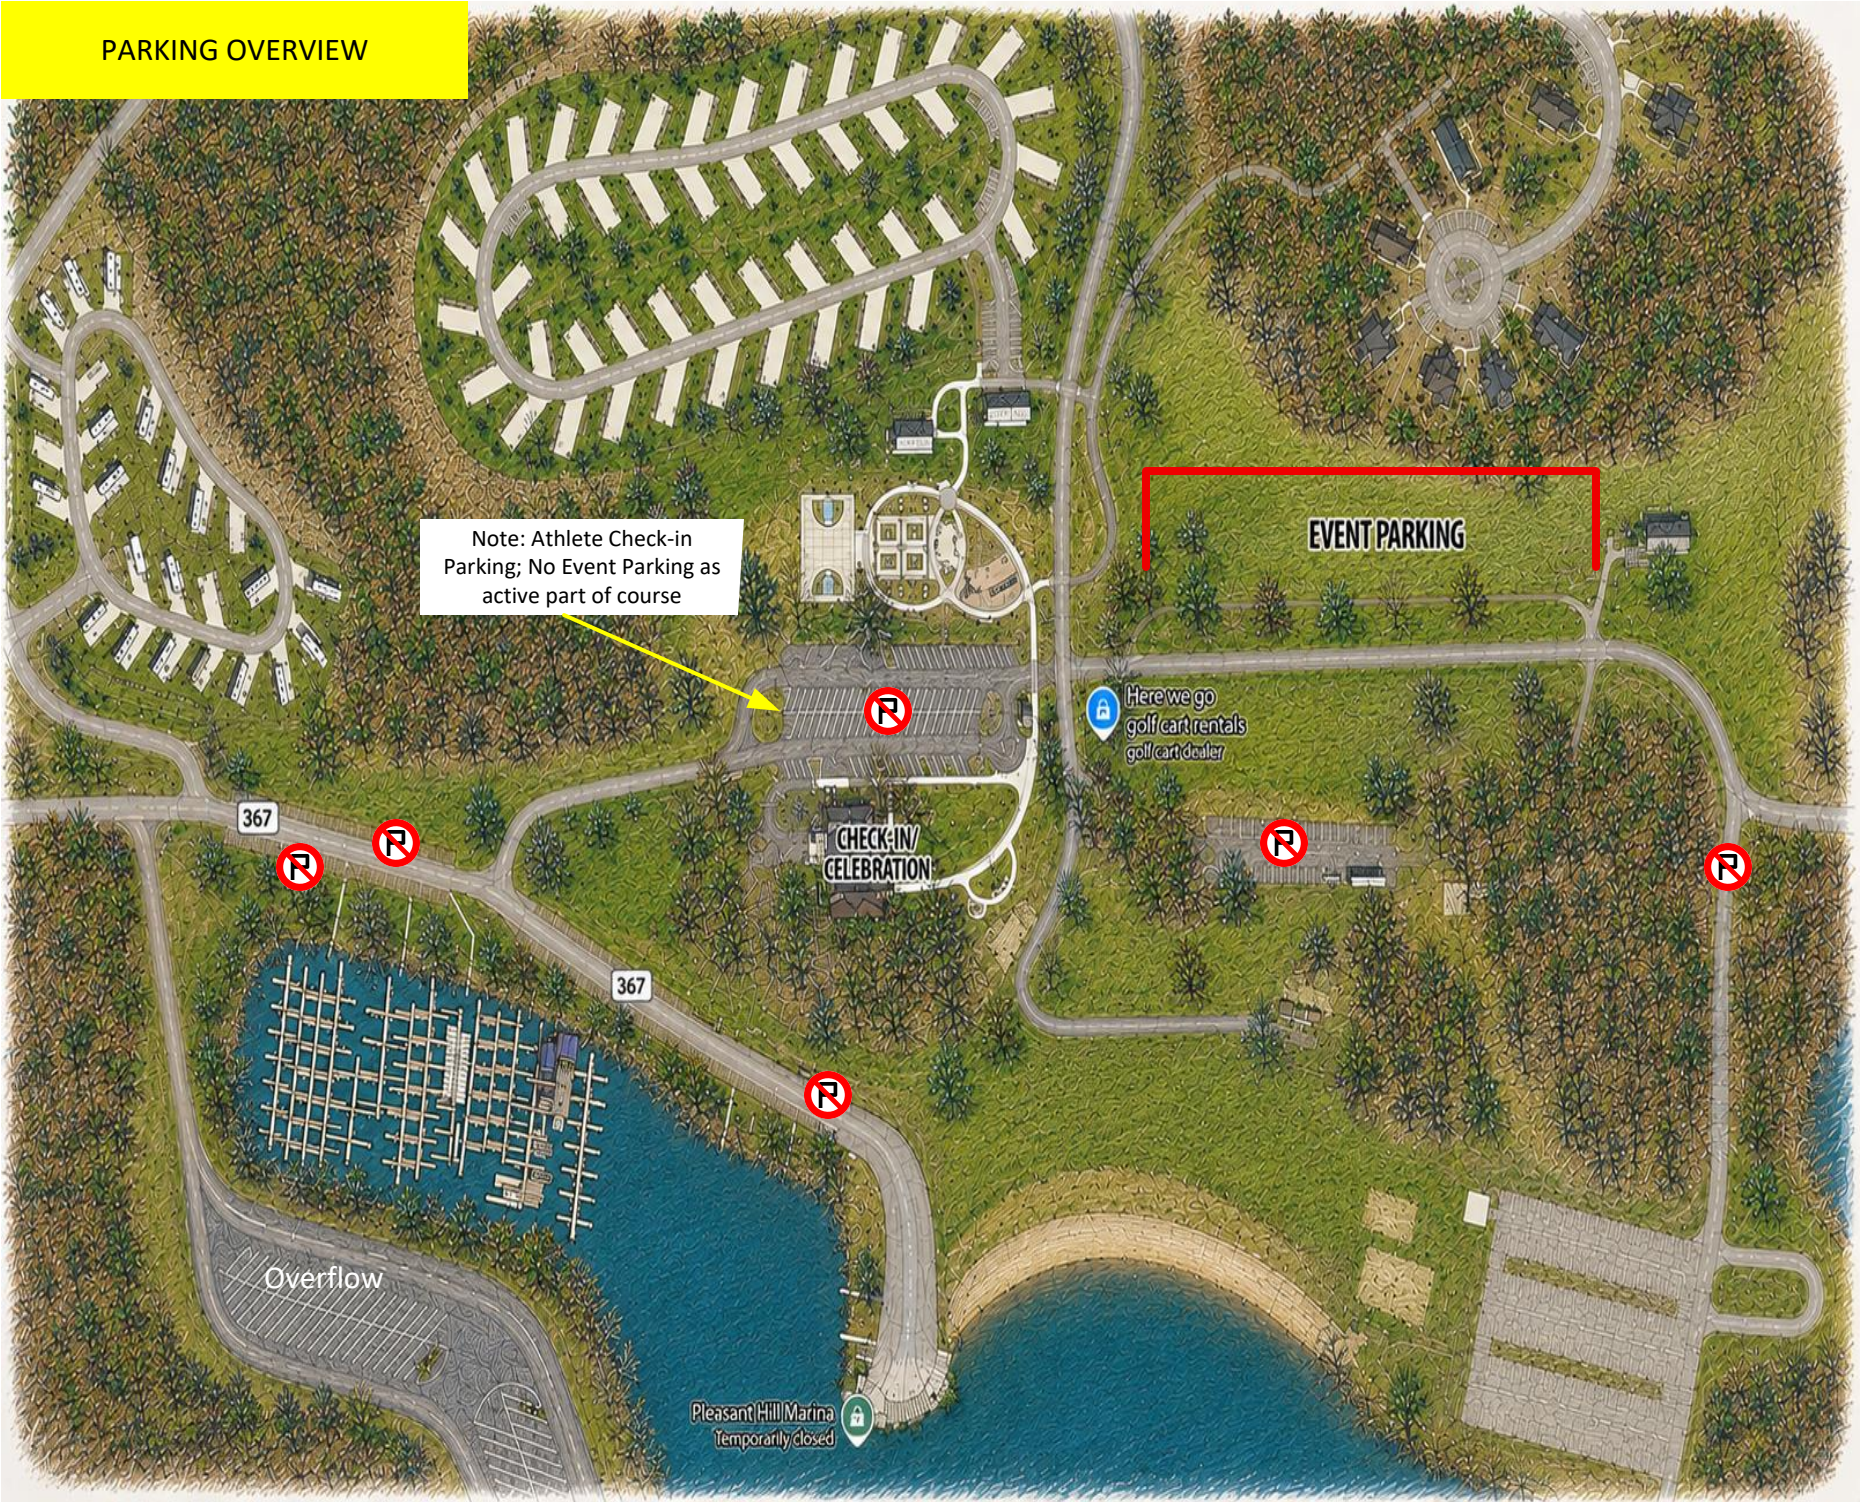

RESTROOM LOCATIONS
Main Portables: Outside Transition (4 units)
Team/VIP: 1 Unit – restricted use
Run Out/Swim IN – 1 unit
Inside: Check-in/Celebration

TRANSITION/
FINISH AREA

Pleasant Hill Marina
Temporarily closed

PARKING OVERVIEW

Note: Athlete Check-in Parking; No Event Parking as active part of course

EVENT PARKING

Here we go
golf cart rentals
golf cart dealer

CHECK-IN/
CELEBRATION

367

367

Overflow

Pleasant Hill Marina
Temporarily closed

TRANSITION SCHEMATIC