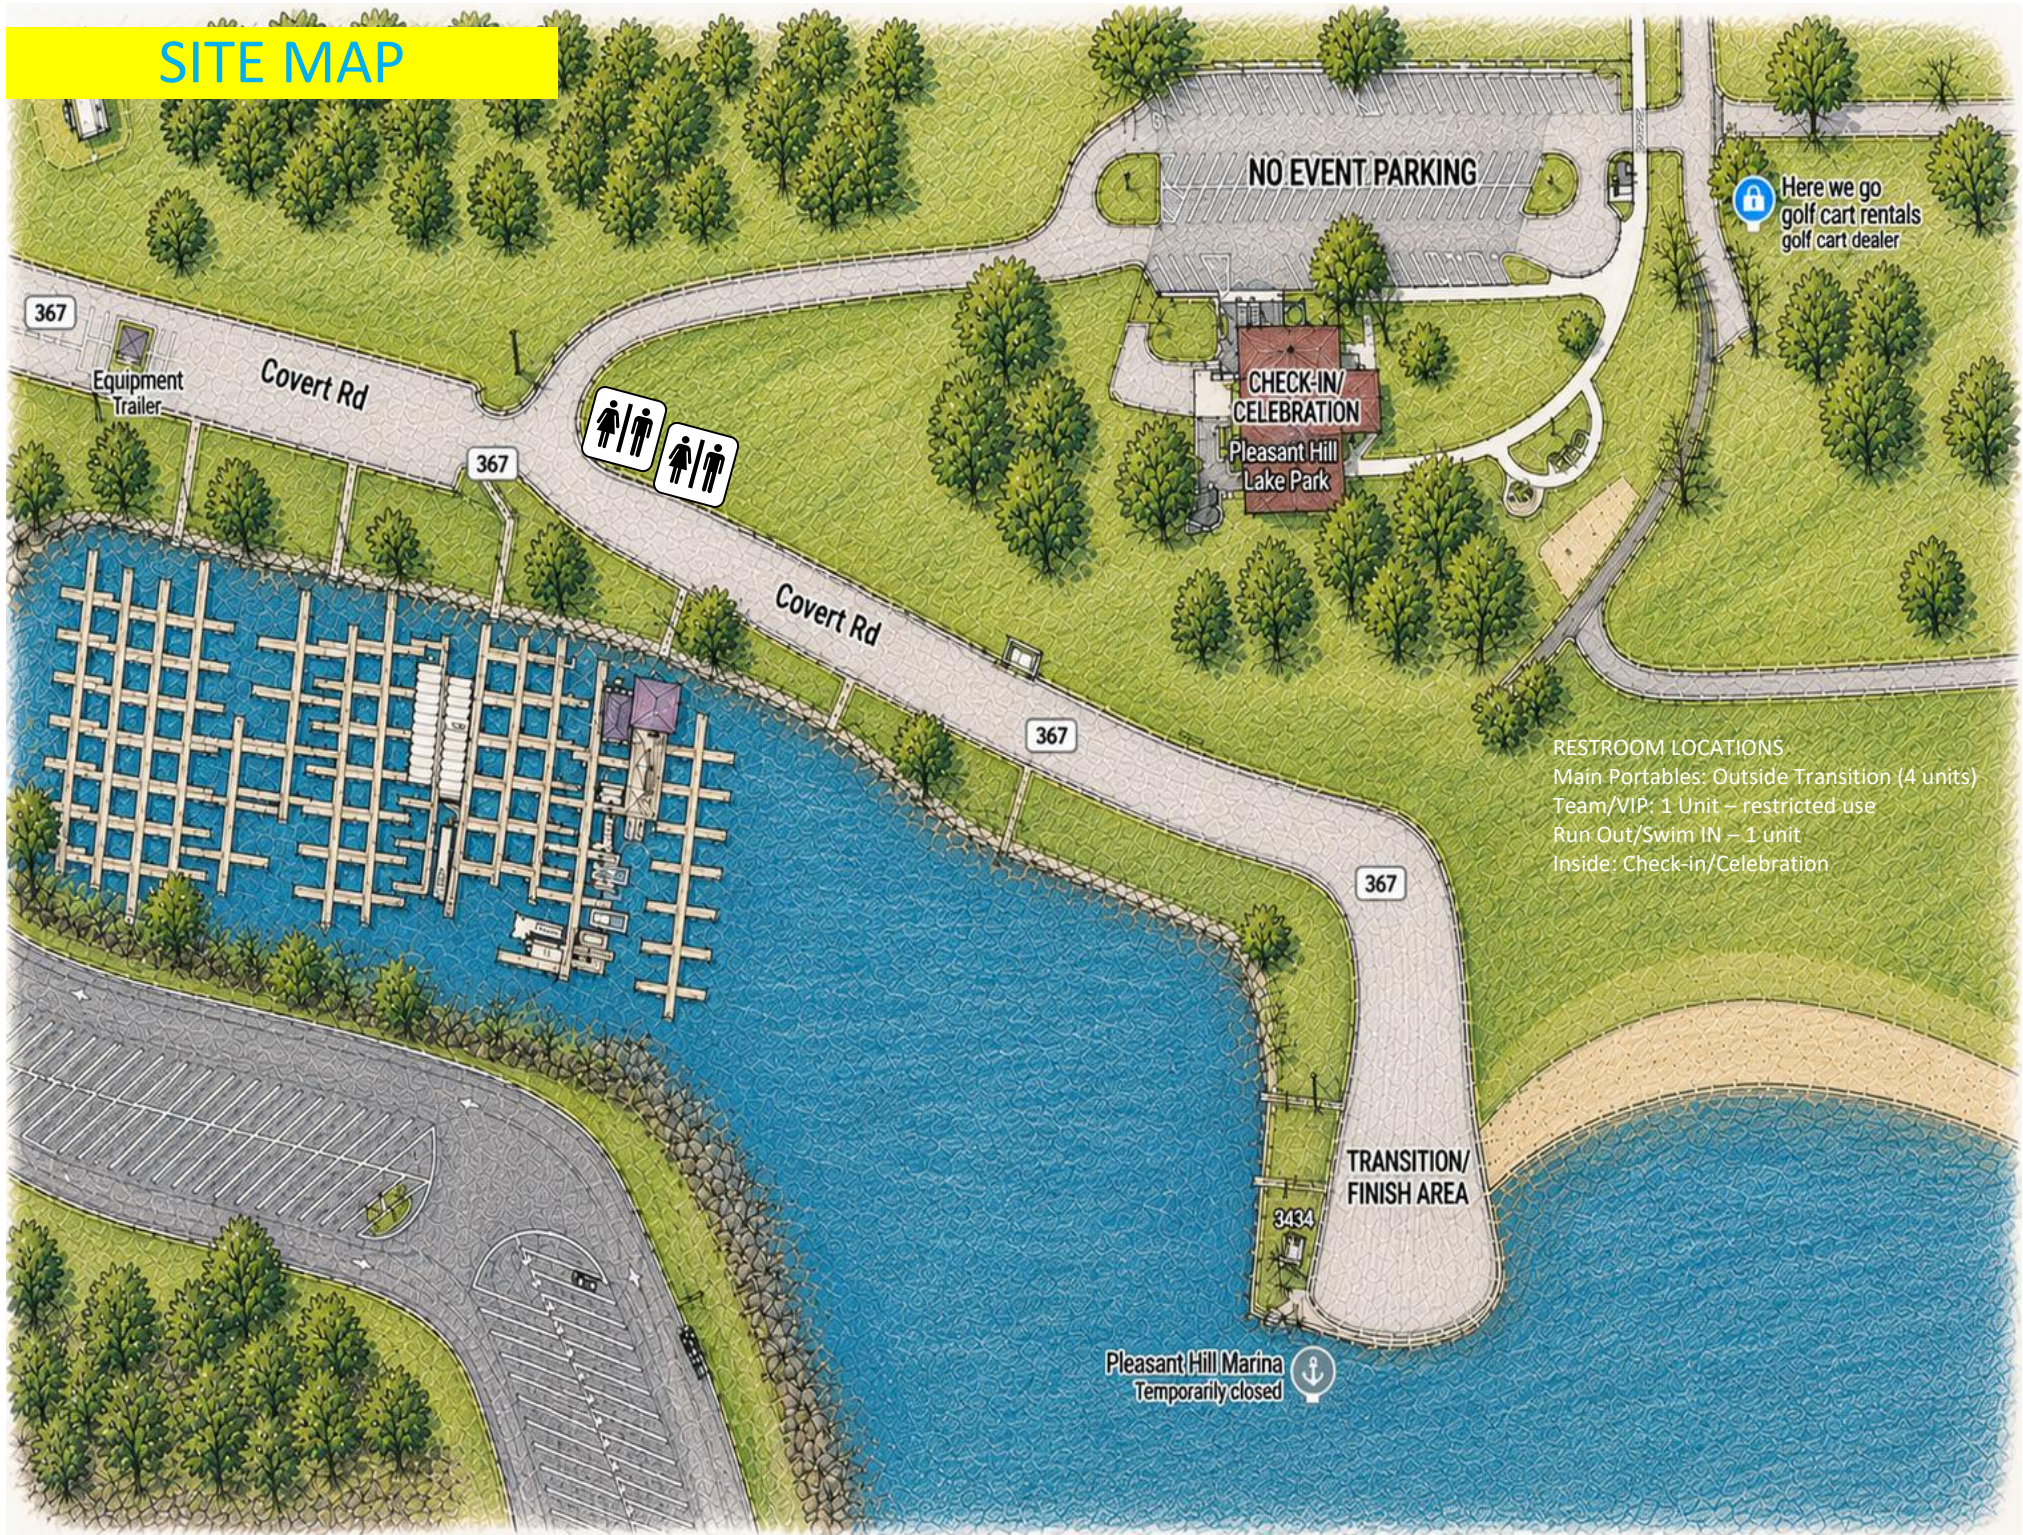

SITE MAP

NO EVENT PARKING

Here we go
golf cart rentals
golf cart dealer

CHECK-IN/
CELEBRATION

Pleasant Hill
Lake Park

Covert Rd

Covert Rd

367

RESTROOM LOCATIONS
Main Portables: Outside Transition (4 units)
Team/VIP: 1 Unit – restricted use
Run Out/Swim IN – 1 unit
Inside: Check-in/Celebration

TRANSITION/
FINISH AREA

Pleasant Hill Marina
Temporarily closed

PARKING OVERVIEW

Note: Athlete Check-in Parking; No Event Parking as active part of course

EVENT PARKING

Here we go
golf cart rentals
golf cart dealer

CHECK-IN/
CELEBRATION

367

367

Overflow

Pleasant Hill Marina
Temporarily closed

TRANSITION SCHEMATIC