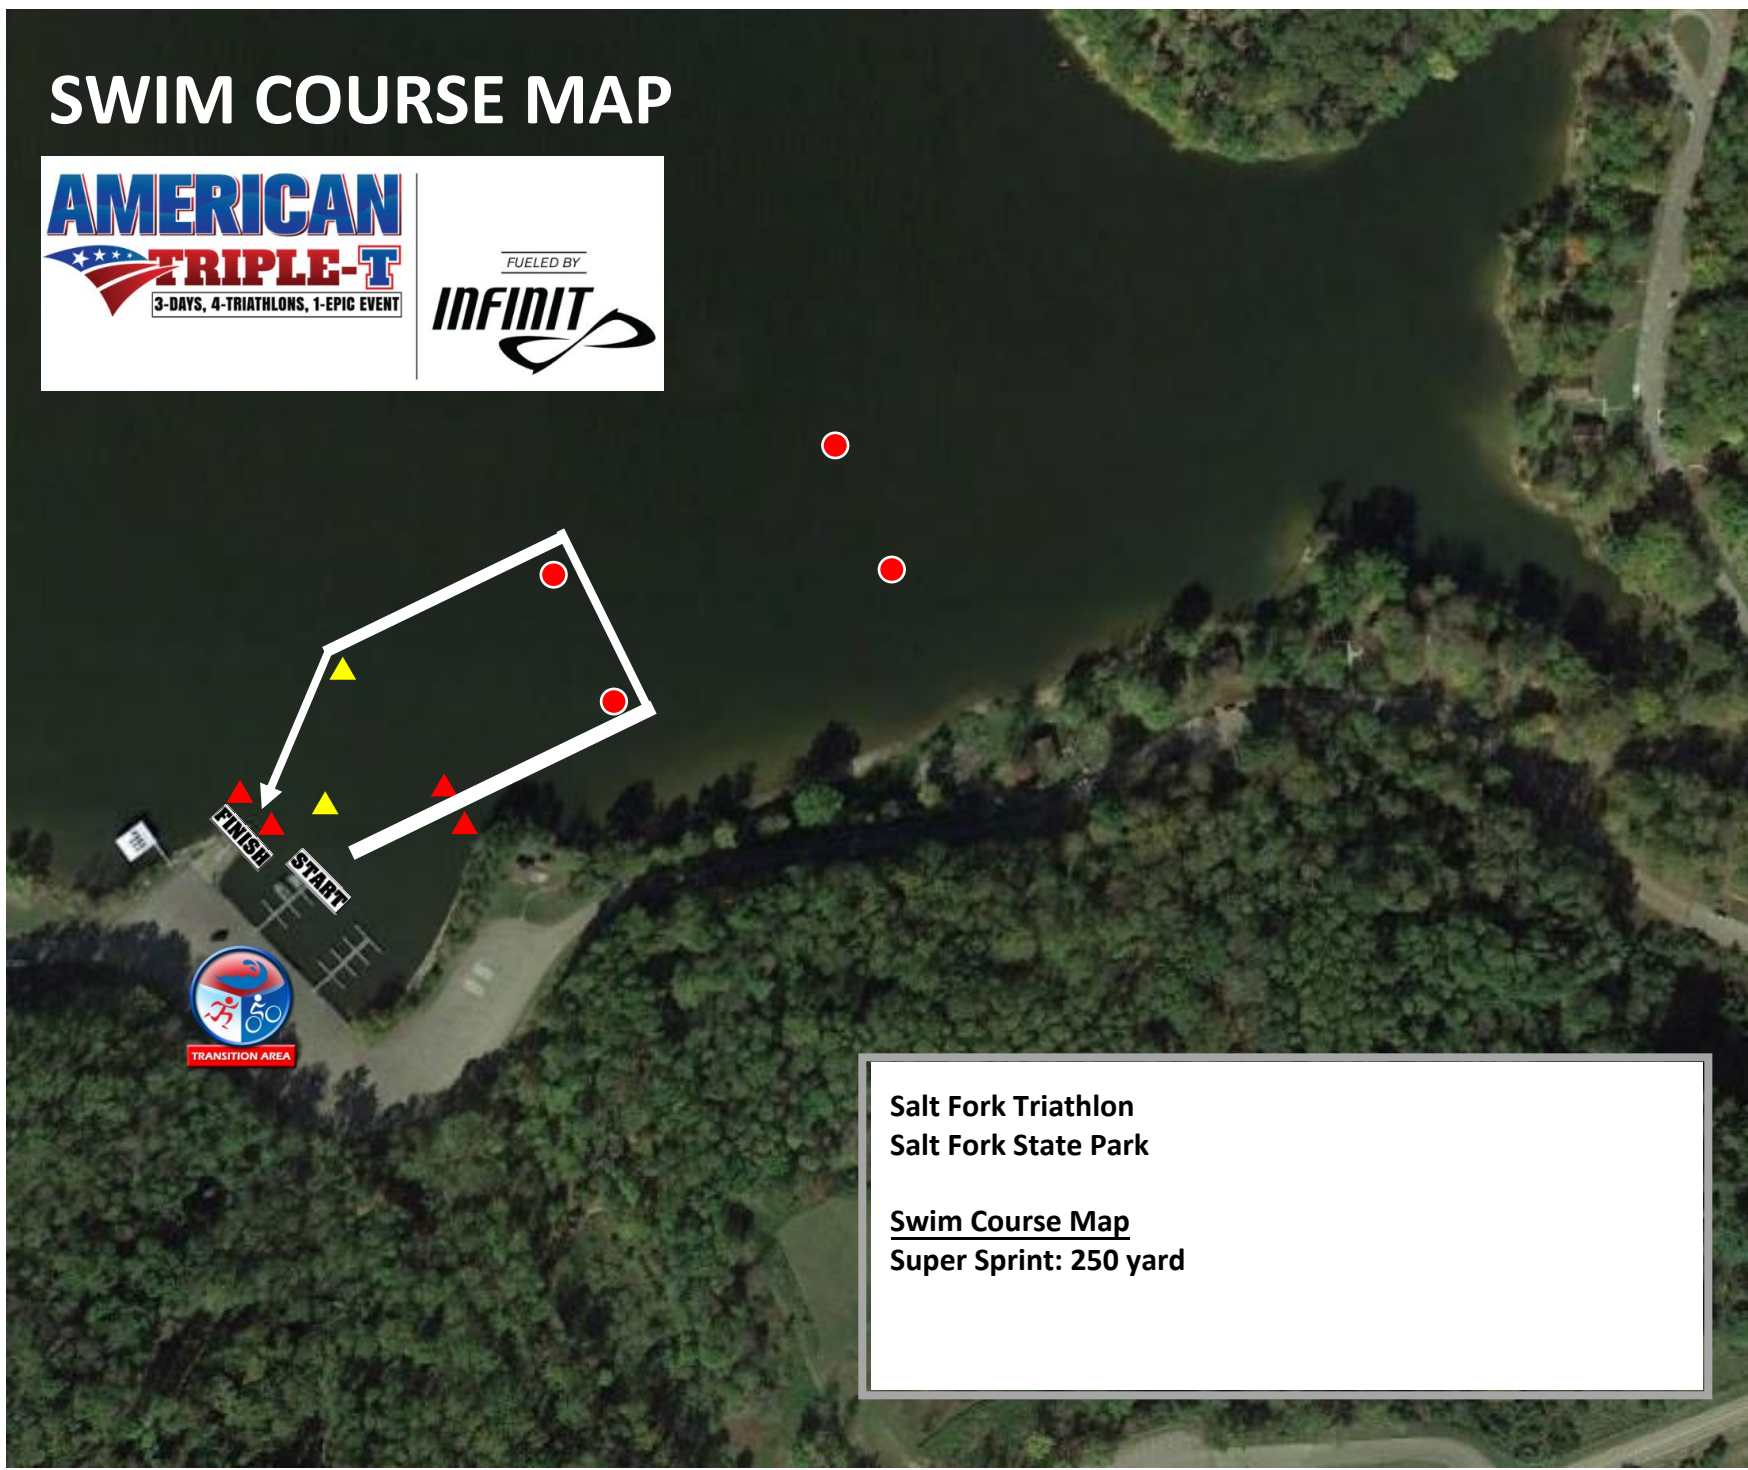

SWIM COURSE MAP

Salt Fork Triathlon
Salt Fork State Park

Swim Course Map
Super Sprint: 250 yard